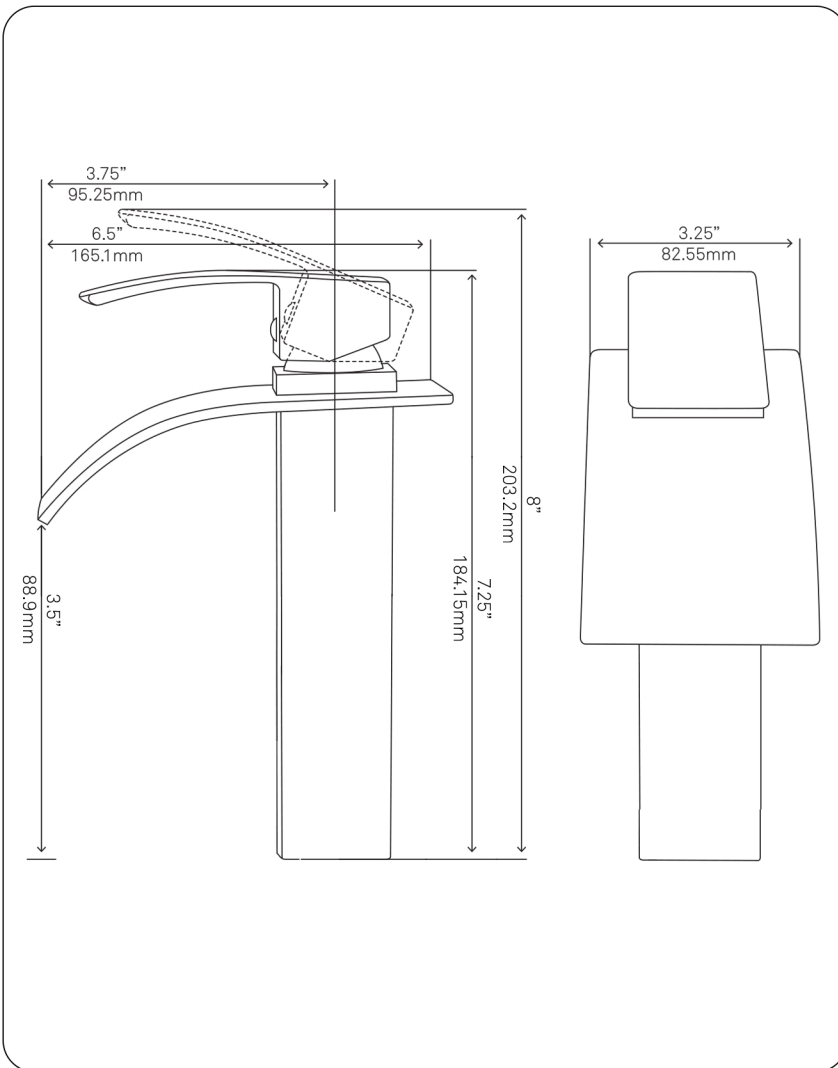

NOVATTO

GF-136SCH REMI Lav Faucet, Chrome

Requested By: _____

Specific Features: _____

STANDARD SPECIFICATIONS:

- Waterfall faucet with chrome finish
- Single handle control
- Solid brass construction
- High pressure ceramic cartridge
- Single hole deck mount installation
- 1.5-inch diameter hole required
- Spout reach: 3.75-inches
- Spout height: 8-inches
- cUPC and AB1953 low lead compliant
- ASME A112.18.1-1-2011/CSA B125.1-11
- NSF 61 and NSF 372 certified
- Water saver available

WARRANTY:

Limited lifetime warranty

- See www.NovattoInc.com for details

COORDINATING ACCESSORIES:

- Glacier Ice Restoration and Sealer kit

NOTES

Novatto reserves the right (1) to make changes in specifications and materials, and (2) to change or discontinue models, both without notice or obligation. Dimensions are for reference only, see www.NovattoInc.com for finish options and product availability.